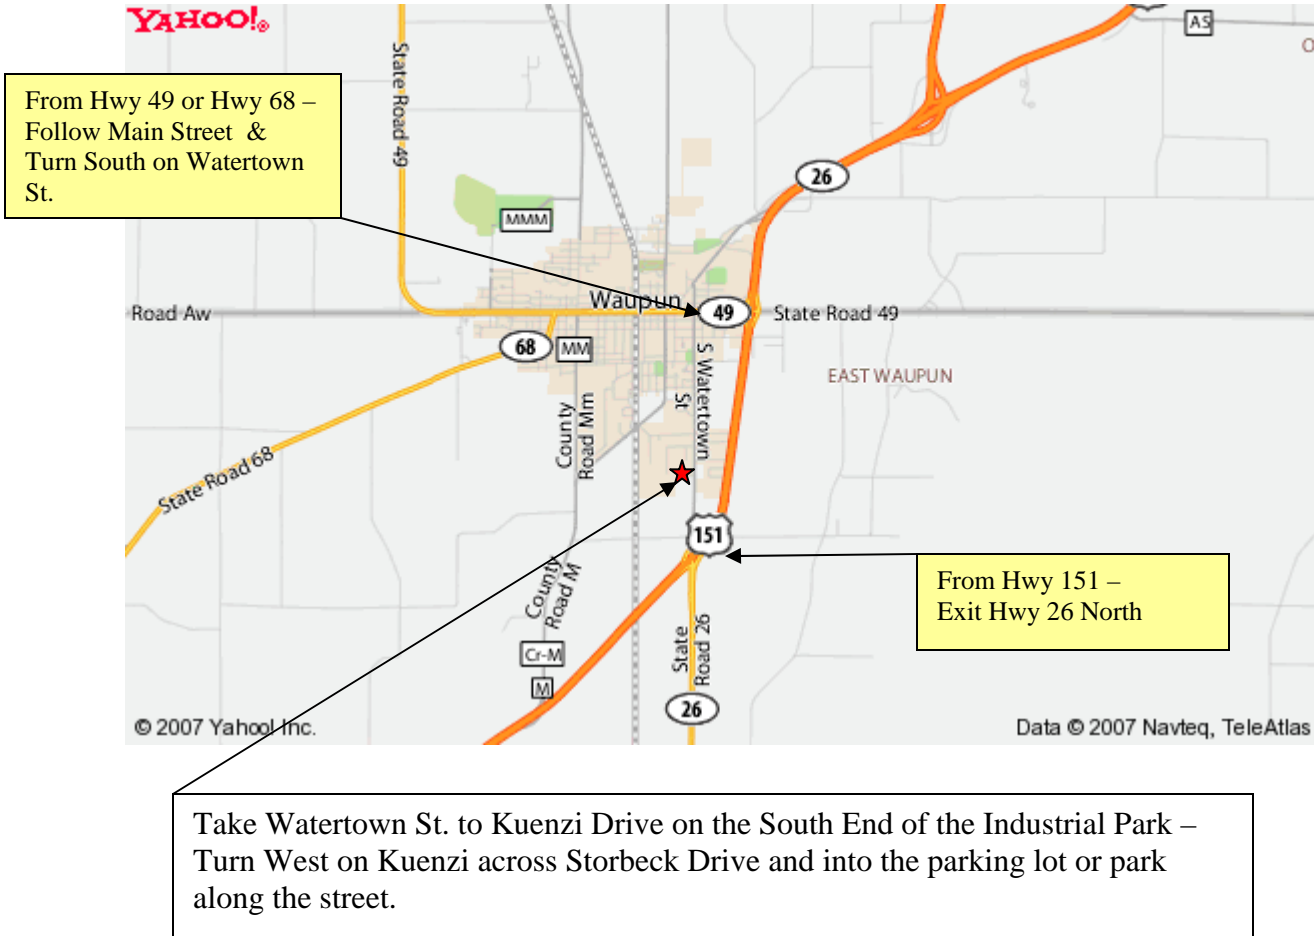

# Directions to Municipal Well & Pump

Municipal Well & Pump  
1212 Storbeck Drive  
Waupun, WI 53963

Toll Free: 800-383-7412